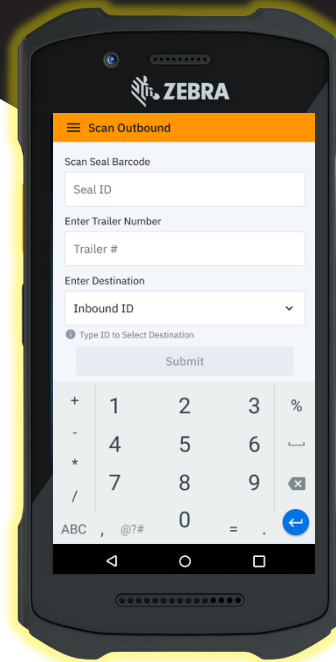

Workcloud Inventory Visibility Trailer Tracking

In this new era of heightened e-commerce deliveries, keeping a close eye on your inventory has never been so important. This helps avoid disrupting the delicate balance needed to meet customer demands while safeguarding profitability. The lack of proper visibility into the flow of merchandise at every step of the delivery process can negatively impact your operations and squeeze your retail margins.

Powerful Solutions for More Efficient Inventory Tracking

With Workcloud Inventory Visibility Trailer Tracking, gain greater visibility into when shipments depart and arrive at your locations. Use barcoded trailer seals and customized reporting to better understand the movement of your inventory and improve inventory management processes.

Get Complete Visibility

Ensure visibility into outbound and inbound trailers, and take steps to make sure that shipments arrive on schedule

Leverage Barcoded Trailer Seals

Scan barcoded trailer seals, verifying them as they leave their originating facility and arrive at their destination