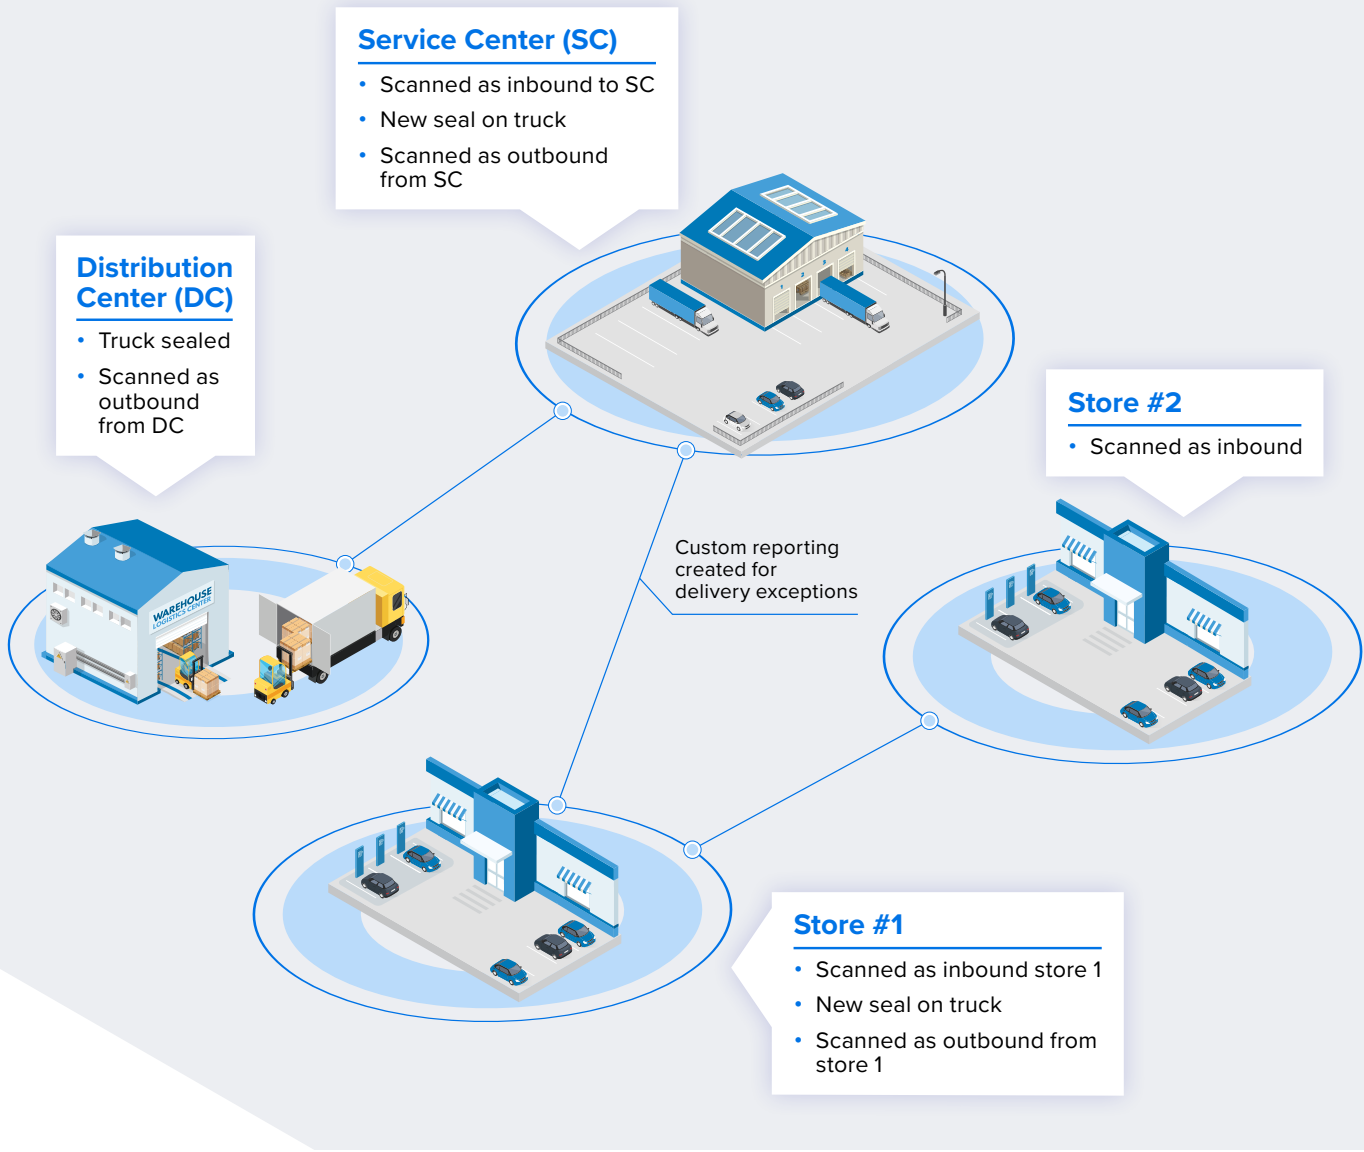

Workcloud Inventory Visibility Trailer Tracking

In this new era of heightened e-commerce deliveries, keeping a close eye on your inventory has never been so important. This helps avoid disrupting the delicate balance needed to meet customer demands while safeguarding profitability. The lack of proper visibility into the flow of merchandise at every step of the delivery process can negatively impact your operations and squeeze your retail margins.

Powerful Solutions for More Efficient Inventory Tracking

With Workcloud Inventory Visibility Trailer Tracking, gain greater visibility into when shipments depart and arrive at your locations. Use barcoded trailer seals and customized reporting to better understand the movement of your inventory and improve inventory management processes.

Get Complete Visibility

Ensure visibility into outbound and inbound trailers, and take steps to make sure that shipments arrive on schedule

Leverage Barcoded Trailer Seals

Scan barcoded trailer seals, verifying them as they leave their originating facility and arrive at their destination

Monitor Merchandise

Utilize customized and in-depth reporting to better monitor late merchandise arrivals and exceptions

Manage Your Inventory Seamlessly from Service Center to Store

With Workcloud Inventory Visibility Trailer Tracking, overcome your inventory challenges and minimize shrink with clear and accurate trailer visibility.