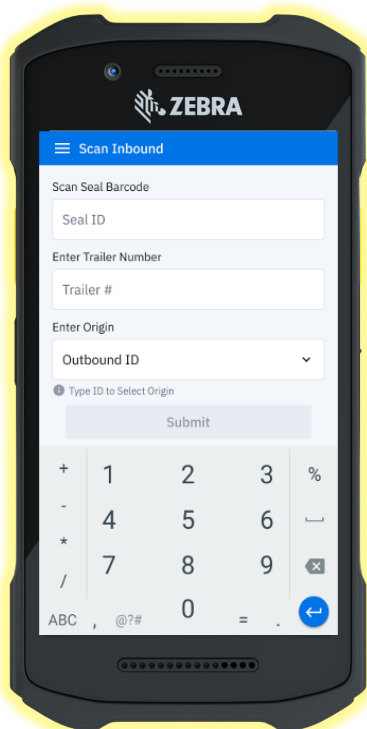

Workcloud Inventory Visibility Trailer Tracking

In this new era of heightened e-commerce deliveries, keeping a close eye on your inventory has never been so important. This helps avoid disrupting the delicate balance needed to meet customer demands while safeguarding profitability. The lack of proper visibility into the flow of merchandise at every step of the delivery process can negatively impact your operations and squeeze your retail margins.

Powerful Solutions for More Efficient Inventory Tracking

With Workcloud Inventory Visibility Trailer Tracking, gain greater visibility into when shipments depart and arrive at your locations. Use barcoded trailer seals and customized reporting to better understand the movement of your inventory and improve inventory management processes.

Get Complete Visibility

Ensure visibility into outbound and inbound trailers, and take steps to make sure that shipments arrive on schedule

Leverage Barcoded Trailer Seals

Scan barcoded trailer seals, verifying them as they leave their originating facility and arrive at their destination